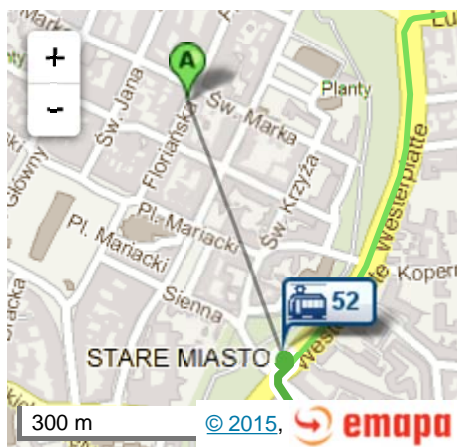

 Walk about 430 m (9 min) in a straight line

 **52** direction Czerwone Maki (19 min)
 (departures about every 7 min)

08:58 Poczta Główna
 ... (10 stops)
 09:17 Norymberska

 Walk about 260 m (6 min) in a straight line
 09:23 (about) Come at

Map

Start

Finish